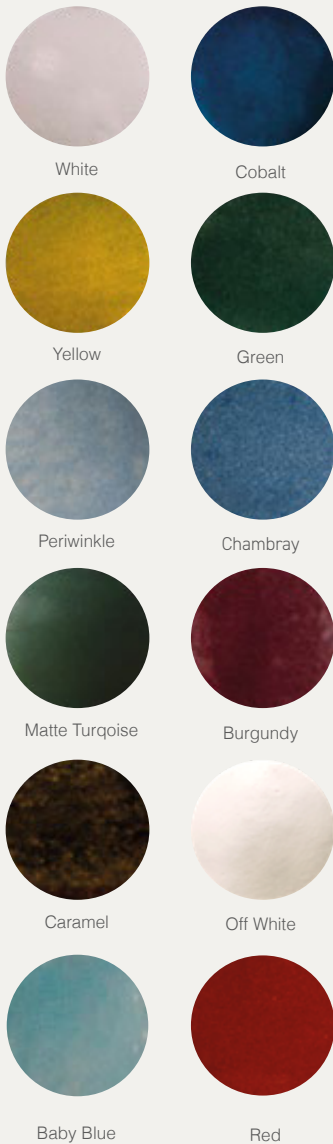

## AVAILABLE GLAZES

White

Cobalt

Yellow

Green

Periwinkle

Chambray

Matte Turquoise

Pineapple Candle Holder / 9" / White and Chambray

Pineapple Candle Holder / 9" / Matte Turquoise and Off White

Pineapple Candle Holder / 9"  
Red / White and Green / White and Cobalt

Pineapple Candle Holder / 9" / White and Cobalt

## AVAILABLE GLAZES