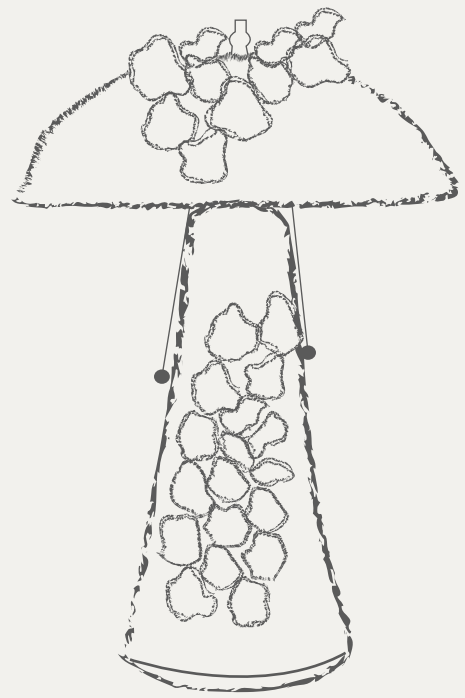

Era Footless Bowl / 12 x 4" / Matte White

Stone Gadrooned Bowl / 10 x 6" / Lapis Lazuli, Jade and white

Vongole Bowl / 7 x 14" / White

Stone Gadrooned Bowl / 10 x 6" / Amber and Lapis Lazuli