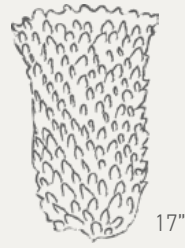

TEXTURES AND FORMATS AVAILABLE