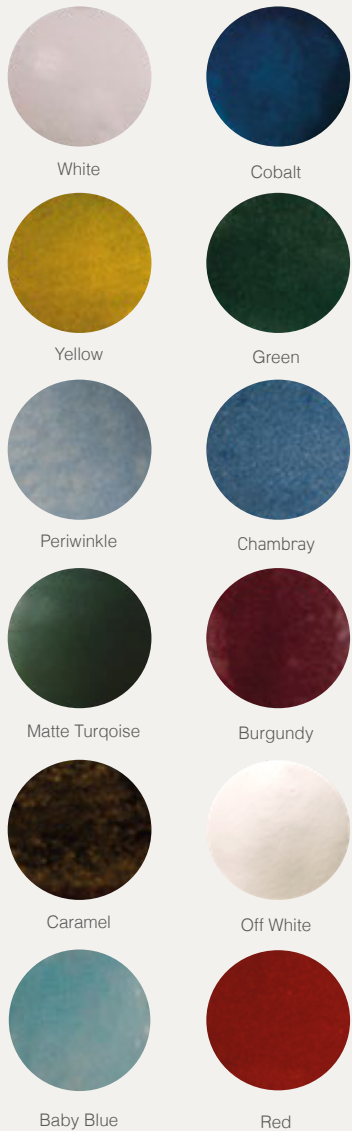

## TEXTURES AND FORMATS AVAILABLE

### AVAILABLE GLAZES

White

Cobalt

Yellow

Green

Periwinkle

Chambray

Matte Turquoise

## AVAILABLE GLAZES

## AVAILABLE GLAZES

White

Cobalt

Yellow

Green

Periwinkle

Chambray

Matte Turquoise