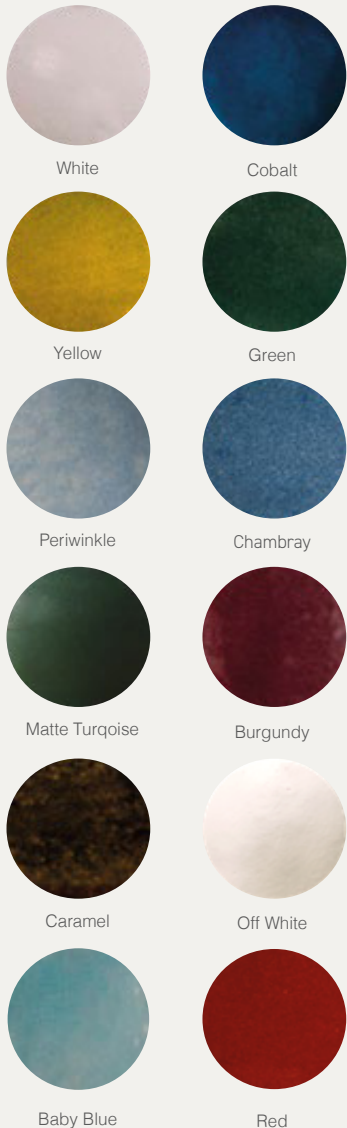

BOWLS

At Casa Alfarera, we carefully craft a range of ceramic bowls. They may be used for floral arrangements, as fruit containers, as stand alone objects.

What sets these pieces apart is their textural complexity which is achieved by dedicated and skilled manual work.

AVAILABLE GLAZES